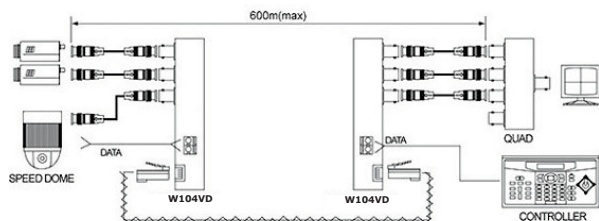

Video (Cat5) Transmission

Passive Signal

Passive Balun Transceiver with 3 port video and one port data. For use with an RJ45 (Cat5) connector. Excellent for use with PTZ Cameras. Maximum distance, 600 Meters.

W104VD MSRP $84