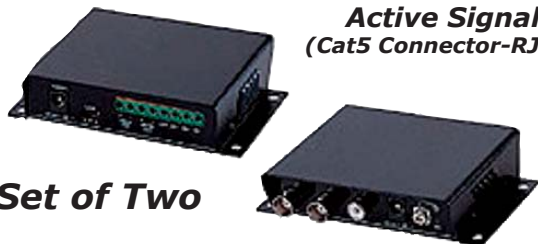

Active Signal (Cat5 Connector-RJ45)

Set of Two

One Port Active Balun set for use with RJ45 (Cat5) connector (for long distance transmission). Two piece set, one transmitter and one receiver. Transmits Video, Audio, and Data. Maximum distance, 2400 Meters.

W102 MSRP $133 Set of two