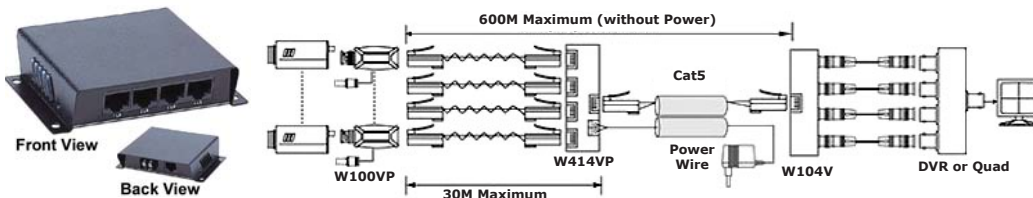

Passive Signal

3 Port BNC Balun with One Port Power. The recommended usage is with a W100VP at the camera end, and a W104V at the DVR end. This is because the recommended maximum distance is 30 meters for the wire run between the W414VP and the W100VP (using Power over Ethernet wire). (Please see diagram).

W414VP

MSRP $70

Video Balun Transceiver for RJ45 plus power. Maximum distance 30 meters (using Power over Ethernet wire).

W100VP
MSRP $34