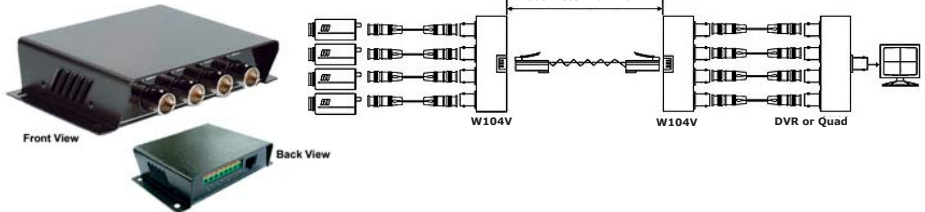

### Passive Signal

Four Port BNC Video Balun Transceiver with RJ45 (Cat5) connector. Can be used with W100V, W100VT, W100VCT, or another W104V. Maximum distance, 600 Meters.

W104V

MSRP \$70

Video Balun Transceiver with Terminal and extension cable for easy connection to DVR or camera. Maximum 600 meters.