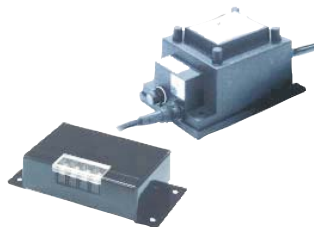

**WT-1202 MSRP \$20**

12 VDC Wall Power  
Transformer. 4000mA

**WT-1204 MSRP \$22**

9 terminal power  
connector.

**TB-01 MSRP \$15**

Industrial quality 4 port  
24VAC power supply, 4  
Amp.

**PS-4AC24 MSRP \$120**