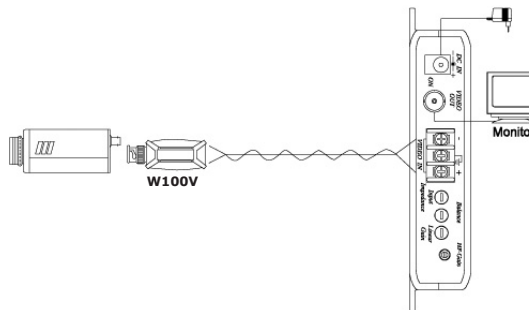

Video (Cat5) Transmission

Passive Signal

Passive Balun Transceiver with 3 port video and one port data. For use with an RJ45 (Cat5) connector. Excellent for use with PTZ Cameras. Maximum distance, 600 Meters.

W104VD MSRP $84

Passive Signal

9 Port Balun Receiver for rack mount systems. It is a passive receiver with a maximum distance of 600 Meters.

W109R MSRP $421

16 Port Balun Receiver for rack mount systems. It is a passive receiver with a maximum distance of 600 Meters.

W116R MSRP $448

Active Signal (Two-wire terminal)

One channel Active Balun Receiver. Comes with a full range of controls and acts like an amplifier. Will transmit a full motion color video signal up to 1.5Km while working with a passive video transceiver.

W100RA MSRP $84

Active Signal (Cat5 Connector-RJ45)

One Port Active Balun set for use with RJ45 (Cat5) connector (for long distance transmission). Two piece set, one transmitter and one receiver. Transmits Video, Audio, and Data. Maximum distance, 2400 Meters.

W102 MSRP $133 Set of two

Active Signal (Two-Wire Terminal)

One Port Active Balun set for long distance transmission. Two piece set, one transmitter and one receiver. For video and audio (or data). Uses twisted pair wire with terminal connectors (no RJ45 Connector) Maximum distance, 2400 Meters.

W103 MSRP $122 Set of Two