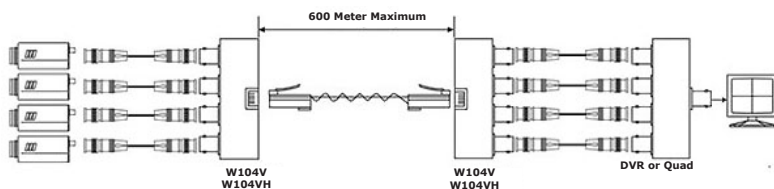

Passive Signal

High Performance 4 Port BNC Video Balun Transceiver with an RJ45 (Cat5) connector. It can be used with a W100V, W100VT, W100VCT, or a W104V. The maximum distance is 600 Meters.

W104VH

MSRP $98